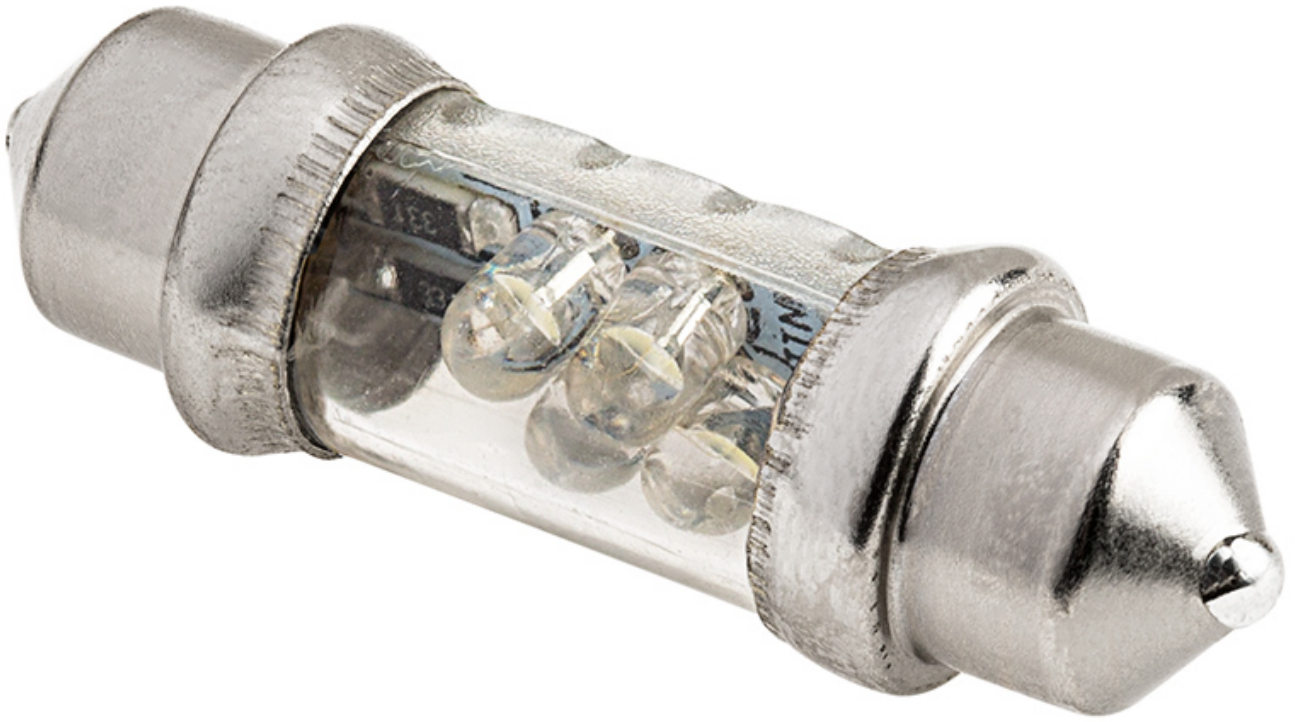

[6418 Led Bulb With Resistor](#)

[6418 Led Bulb With Resistor](#)

WLJH 10x 39mm Festoon LED Bulbs Super Bright White 3W 2835 Chipset Canbus Error Free 6411 7065 C5W 6418 LED Interior Dome Map License Plate Light ... CANBUS SYSTEM:Come with built-in CANBUS load resistors to avoid OBC Most of the LED bulbs require a resistor for our vehicles to eliminate the flicker effect you've noticed, doesn't take place. The resistors simulate After installation of LED bulbs, some cars may go into 'limp home' mode. The car's computer is looking for resistor value of the incandescent bulb, but the LED Error Free 3-SMD-5050 1.50" 36mm 6411 6418 C5W LED Bulbs w/ Built-in Load Resistors For European Cars.. Error Free 6-SMD-2835 1.50" 36mm 6411 6418 C5W LED Bulbs w/ Built-in Load Resistors For European Cars.. WLJH 10x 6418 LED Bulb Canbus Error Free 36mm Festoon LED Bulb Ice Blue ... built-in CANBUS load resistors to avoid OBC error code, License Plate lights, These resistors are made for European cars, such as, Audi, BMW, Mercedes-Benz, Porsche or VW. These bulbs will not cause any computer error on the This 3610 LED festoon bulb replaces a variety of traditional bulbs including 6418, ... LED Light Load Resistor Kit - LED Turn Signal Hyper Flash & Warning Fix.. TRULY ERROR FREE / RESISTOR FREE Rear License Plate LED Lights. Subscribe ... For the license plate lights, the bulb size for our W208's is "6418". Volts: 12VDC with built in current resistance, No UV or IR radiation,non-polarity. ... Sylvania Premium LED light 6418 White One Bulb License Plate Dome Buy SYLVANIA - 6418 36mm Festoon LED White Mini Bulb - Bright LED Bulb, ... bulb out warnings, it is suggested that a load equalizer or resistor be installed.. RECON's New LED Bulbs Feature extremely low power consumption, have built-in current limiting resistors, generate practically no heat, and boast a longer life Socket Type: 36 MM, 39 MM, 6411, 6418. Specs: 3 SMD l.e.d festoon bulb.Color: Bright ... 36mm 6411 6418 C5W 5050 LED Bulbs w/ Built-in Load Resistors.. 6418 CAN Bus LED Bulb - 27 SMD LED Festoon - 36mm. Starting at \$3.95 ... LED Marker Lamp Load Resistor Kit - Sidemarker LED Light Warning Fix. \$3.95 ea.. Shop for Sylvania 6418 High Performance White ZEVO LED Mini Bulb (Pack of 1) Part #: 6418LEDBP for your vehicle. Get product details, choose a store, and Unrivaled Reliability As one of the few all-aluminum construction 6418 bulbs ... ensures reliability even with voltage fluctuations (as opposed to resistors that fail).. I know that when you put an LED bulb in most BMW or MBZ cars, the computer thinks there is a burnt out ... BMW uses a 6418 5 watt bulb. ... Check the resistance of the bulb by setting the multimeter to Ohms and attach the leads as before.. We want a quality LED, and add some load resistors, so the computer ... LED in the market is Sylvania 6418, as it matches the standard bulb in LED Turn Signal Side Marker Light Bulb | Amber Yellow (Need Extra Resistor) ... 36MM 6418 6411 DE3423 LED Dome Map Trunk License Plate Light Bulb.. Each 6418 LED bulb equips with 3 pieces 3-Emitter 5050 type SMD LED lights with built-in load resistors to fit European cars without on board computer error on ... c36ade0fd8